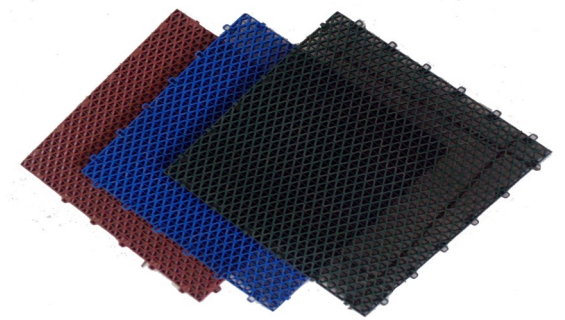

Width 3ft

Colours: Grey, Brown, Blue

Recommended for indoors

Carpet Mat

Size: 2 x 3ft

Colours: Grey, Blue

Recommended for indoors

Barcode: 6161101881739