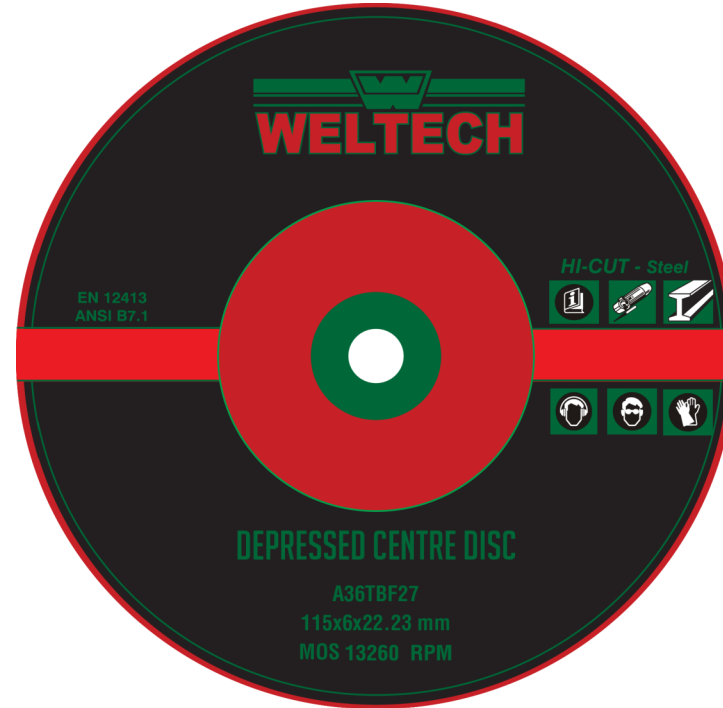

GRINDING HI-CUT STEEL ABRASIVES

Used for Grinding Operation of Iron, Steel and Castings

Welding Gloves

Product code: EXSTGL

Manufactured with buffalo split leather. Supported with fleece lining and black full welting.