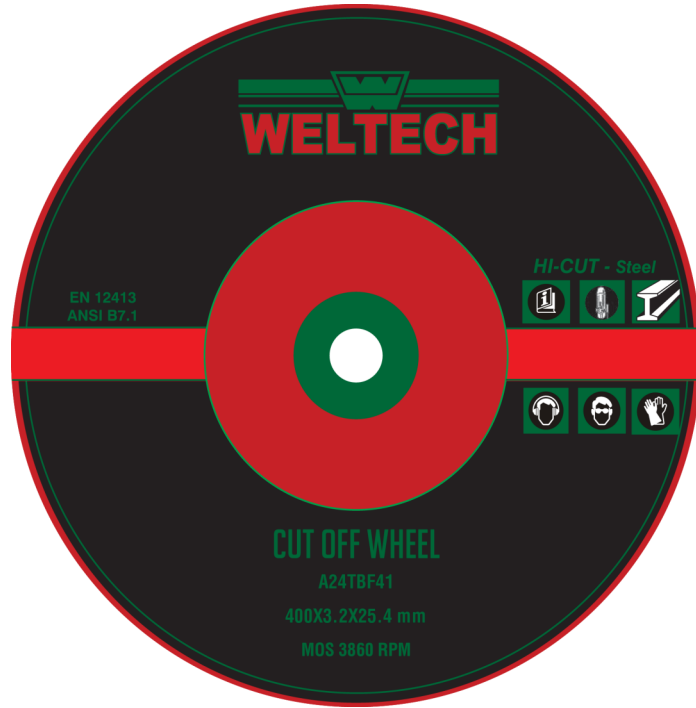

WELTECH ABRASIVES & WELDING ACCESSORIES

CUTTING HI-CUT STEEL ABRASIVES

Used for Cutting Operation of Iron, Steel and Castings